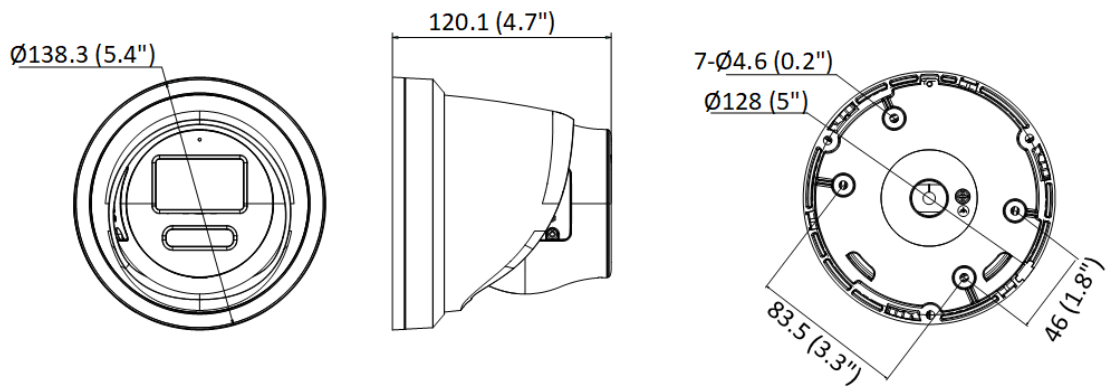

General	
Power	-L: 12 VDC, 0.42 A, max. 5 W PoE: 802.3af, 36 V to 57 V, 0.17 A to 0.11 A, max. 6.0 W -LU: 12 VDC, 0.46 A, max. 5.5 W PoE: 802.3af, 36 V to 57 V, 0.18 A to 0.11 A, max. 6.5 W
Material	Cover: metal, main body: metal
Dimension	Ø138.3 mm × 120.1 mm (Ø5.4" × 4.7")
Package Dimension	170 mm × 170 mm × 150 mm (6.7" × 6.7" × 5.9")
Weight	Approx. 870 g (1.9 lb.)
With Package Weight	Approx. 1160 g (2.6 lb.)
Storage Conditions	-30 °C to 60 °C (-22 °F to 140 °F). Humidity 95% or less (non-condensing)
Startup and Operating Conditions	-30 °C to 60 °C (-22 °F to 140 °F). Humidity 95% or less (non-condensing)
Language	33 languages English, Russian, Estonian, Bulgarian, Hungarian, Greek, German, Italian, Czech, Slovak, French, Polish, Dutch, Portuguese, Spanish, Romanian, Danish, Swedish, Norwegian, Finnish, Croatian, Slovenian, Serbian, Turkish, Korean, Traditional Chinese, Thai, Vietnamese, Japanese, Latvian, Lithuanian, Portuguese (Brazil), Ukrainian
General Function	Anti-flicker, heartbeat, mirror, password reset via e-mail, pixel counter
Software Reset	Yes
Approval	
EMC	FCC (47 CFR Part 15, Subpart B) CE-EMC (EN 55032: 2015, EN 61000-3-2: 2019, EN 61000-3-3: 2013+A1: 2019, EN 50130-4: 2011+A1: 2014) RCM (AS/NZS CISPR 32: 2015) IC (ICES-003: Issue 7) KC (KN32: 2015, KN35: 2015)
Safety	UL (UL 62368-1) CB (IEC 62368-1: 2014+A11) CE-LVD (EN 62368-1: 2014/A11: 2017)
Environment	CE-RoHS (2011/65/EU) WEEE (2012/19/EU) Reach (Regulation (EC) No 1907/2006)
Protection	IP67 (IEC 60529-2013)

▪ Available Model

DS-2CD2387G2-L (2.8/4 mm)

DS-2CD2387G2-LU (2.8/4 mm)

▪ Dimension

Model With Mic

Unit: mm (inch)

Model Without Mic

Unit: mm (inch)